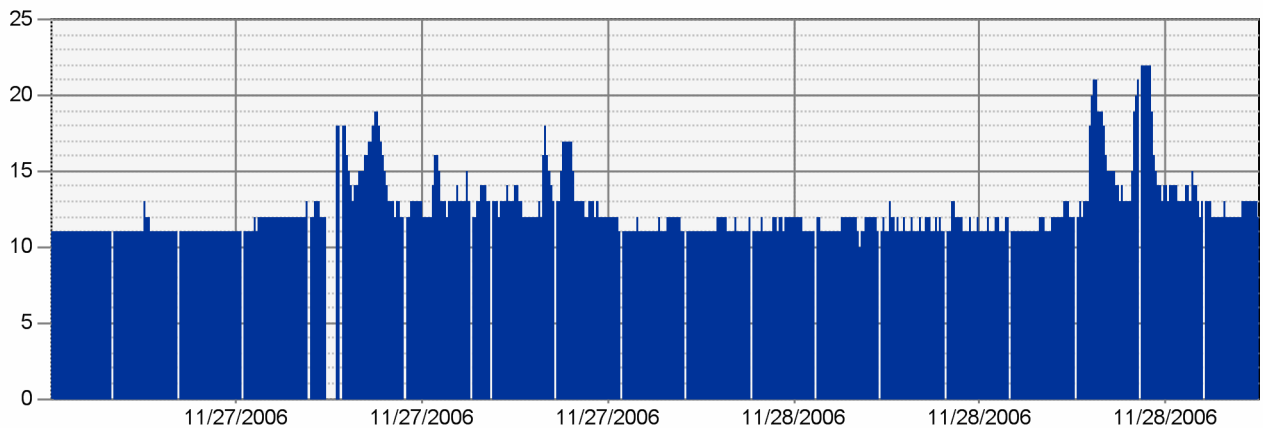

Additional Node Overview

Device Port	Polling	Values		
	Interval	Minimum	Maximum	Average
CISCO 2620 - CPU Stats busyPer	30	0	28	11.62
CISCO 2620 - CPU Stats avgBusy1	30	8	23	12.33
CISCO 2620 - CPU Stats avgBusy5	30	10	22	12.42
Average of all items		2	8.11	
Minimum / maximum of all items		0	28	

CISCO 2620 - CPU Stats busyPer

Average: 11.62 Minimum: 0 Maximum: 28

CISCO 2620 - CPU Stats avgBusy1

Average: 12.33 Minimum: 8 Maximum: 23

CISCO 2620 - CPU Stats avgBusy5

Average: 12.42 Minimum: 10 Maximum: 22