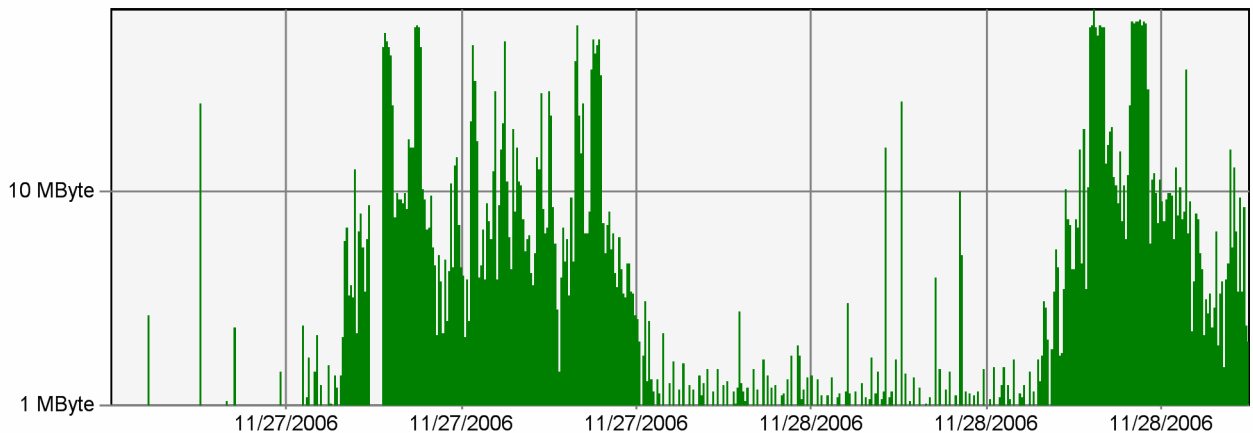

Utilization for CISCO 2620 - WanPort

Utilization

Average: 11.94 % Minimum: 0.52 % Maximum: 121.61 %

Errors

Average: 0 % Minimum: 0 % Maximum: 0.08 %

Capacity

Average: 6.98 MByte Minimum: 314.33 KByte Maximum: 71.24 MByte

Additional Node Overview

Device Port	Polling	Values		
	Interval	Minimum	Maximum	Average
CISCO 2620 - CPU Stats busyPer	30	0	28	11.62
CISCO 2620 - CPU Stats avgBusy1	30	8	23	12.33
CISCO 2620 - CPU Stats avgBusy5	30	10	22	12.42
Average of all items		2	8.11	
Minimum / maximum of all items		0	28	

CISCO 2620 - CPU Stats busyPer

Average: 11.62 Minimum: 0 Maximum: 28

CISCO 2620 - CPU Stats avgBusy1

Average: 12.33 Minimum: 8 Maximum: 23

CISCO 2620 - CPU Stats avgBusy5

Average: 12.42 Minimum: 10 Maximum: 22