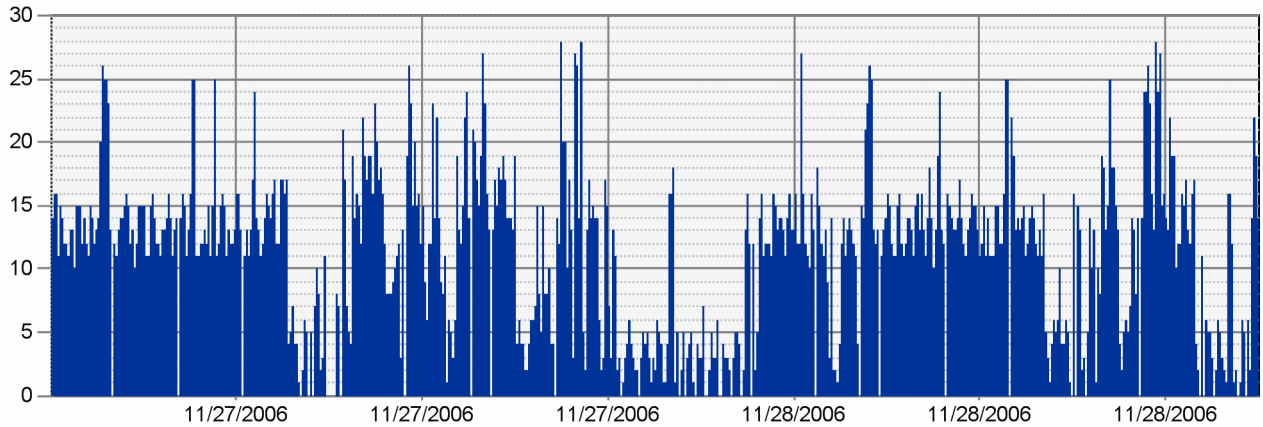

Utilization for CISCO 2620 - WanPort

Utilization

Average: 11.94 % Minimum: 0.52 % Maximum: 121.61 %

Errors

Average: 0 % Minimum: 0 % Maximum: 0.08 %

Capacity

Average: 6.98 MByte Minimum: 314.33 KByte Maximum: 71.24 MByte

Additional Node Overview

Device Port	Polling	Values		
	Interval	Minimum	Maximum	Average
CISCO 2620 - CPU Stats busyPer	30	0	28	11.62
CISCO 2620 - CPU Stats avgBusy1	30	8	23	12.33
CISCO 2620 - CPU Stats avgBusy5	30	10	22	12.42
Average of all items		2	8.11	
Minimum / maximum of all items		0	28	

CISCO 2620 - CPU Stats busyPer

Average: 11.62 Minimum: 0 Maximum: 28

CISCO 2620 - CPU Stats avgBusy1

Average: 12.33 Minimum: 8 Maximum: 23

CISCO 2620 - CPU Stats avgBusy5

Average: 12.42 Minimum: 10 Maximum: 22