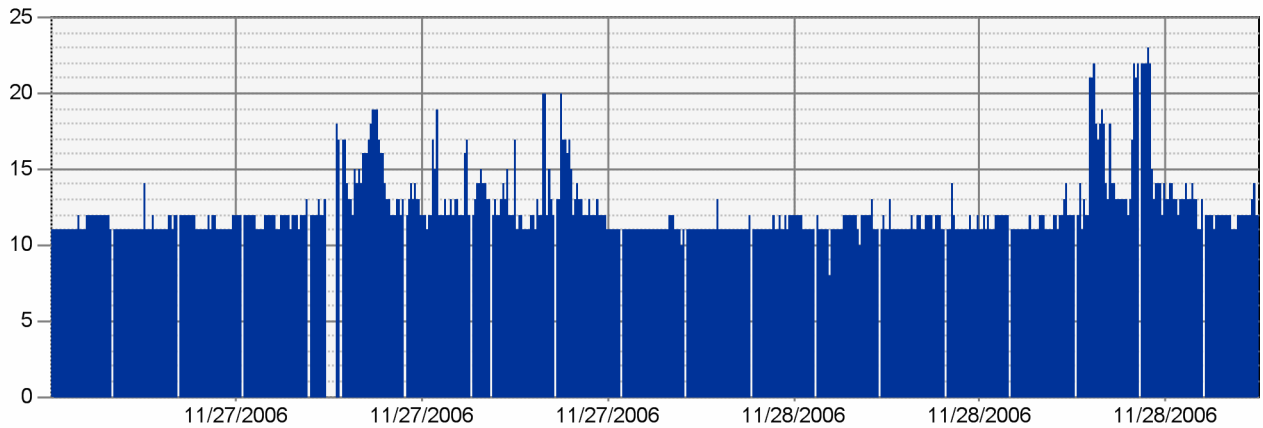

Additional Node Overview

Device Port	Polling	Values		
	Interval	Minimum	Maximum	Average
CISCO 2620 - CPU Stats busyPer	30	0	28	11.62
CISCO 2620 - CPU Stats avgBusy1	30	8	23	12.33
CISCO 2620 - CPU Stats avgBusy5	30	10	22	12.42
Average of all items		2	8.11	
Minimum / maximum of all items		0	28	

CISCO 2620 - CPU Stats busyPer

Average: 11.62 Minimum: 0 Maximum: 28

CISCO 2620 - CPU Stats avgBusy1

Average: 12.33 Minimum: 8 Maximum: 23

CISCO 2620 - CPU Stats avgBusy5

Average: 12.42 Minimum: 10 Maximum: 22